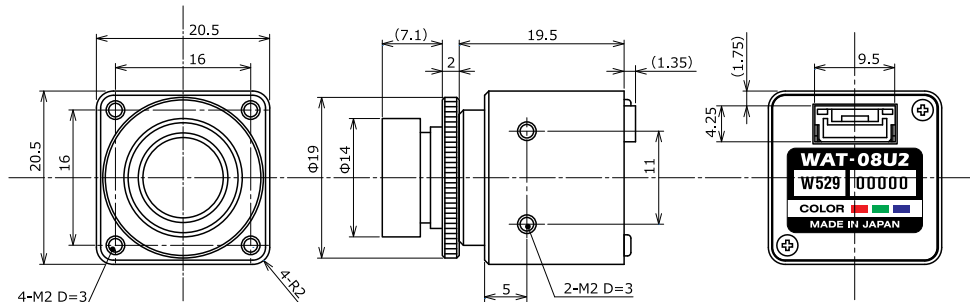

## Dimensions

## Specifications

Pick-up element	1/2.8 inch CMOS image sensor	
Number of effective pixels	1945(H) × 1097(V)	
Unit cell size	2.9µm(H) × 2.9µm(V)	
Imaging system	RGB primary color bayer arrangement mosaic filters on chip	
Synchronizing system	Internal	
Scanning system	Progressive	
Output size	1920x1080, 1280x720, 640x480, 320x240	
Max. frame rate	60 fps	
Video compression	MJPEG, YUY2	
Video output	USB Video Class (Compatible)	
Resolution (H)	More than 900 (Center)	
Minimum illumination	0.3 lx F2.0 (AGC ON=36dB, Shutter=OFF)	
	0.07 lx F2.0 (AGC ON=36dB, Shutter=1/7.5 sec.)	
S/N	-	
Function settings	Camera Viewer	
AE mode	Fixed	1/15, 1/7.5, 1/4 sec.
		1/30, 1/60, 1/120, 1/250, 1/500, 1/1000, 1/2000, 1/4000, 1/8000 sec.
	EI	1/30 - 1/8000 sec. 1/7.5 - 1/8000 sec.
White balance	ATW, MWB	
AGC	ON	0 - 36dB
	OFF	-
MGC	0 - 72dB (1dB step)	
Gamma characteristics	γ≠USER (Level adjustable)	
Noise reduction	-	
Wide dynamic range	-	
Lens iris	-	
Back light compensation	BLC	
White blemish correction	-	
Sharpness	Level adjustable	
Defog	-	
Digital zoom	×1, ×1.38, ×2.25 *1	×1, ×1.2, ×1.5 *2
Privacy mask	-	
Mirror image	-	
Freeze	-	
Motion detection	-	
Neg.image	-	
Interface	USB (High speed)	
Power supply	USB +5V	
Power consumption	0.75W (150mA)	
Operating / Storage Temperature	-10 - +50°C / -30 - +70°C	
Operating / Storage Humidity	95% RH or less (Without condensation)	
Lens mount	M12 P=0.5	
Standard lens	M3620BC-12 (f3.6 F2.0)	
Cable length	1.0m (Max. 3.0m)	
Weight	Approx. 18g	
Accessories	USB cable (USB2.0 Standard-A), M12 Lens Fixing Ring	
Recommended System Specifications	CPU	Intel® Core TM i Series
	RAM	2GB or larger
	Others	USB2.0 Port, 1920×1080 or better resolution display
Operation Confirmed OS	Windows 10 32bit/64bit, Windows 11, Android 4.0 or later	